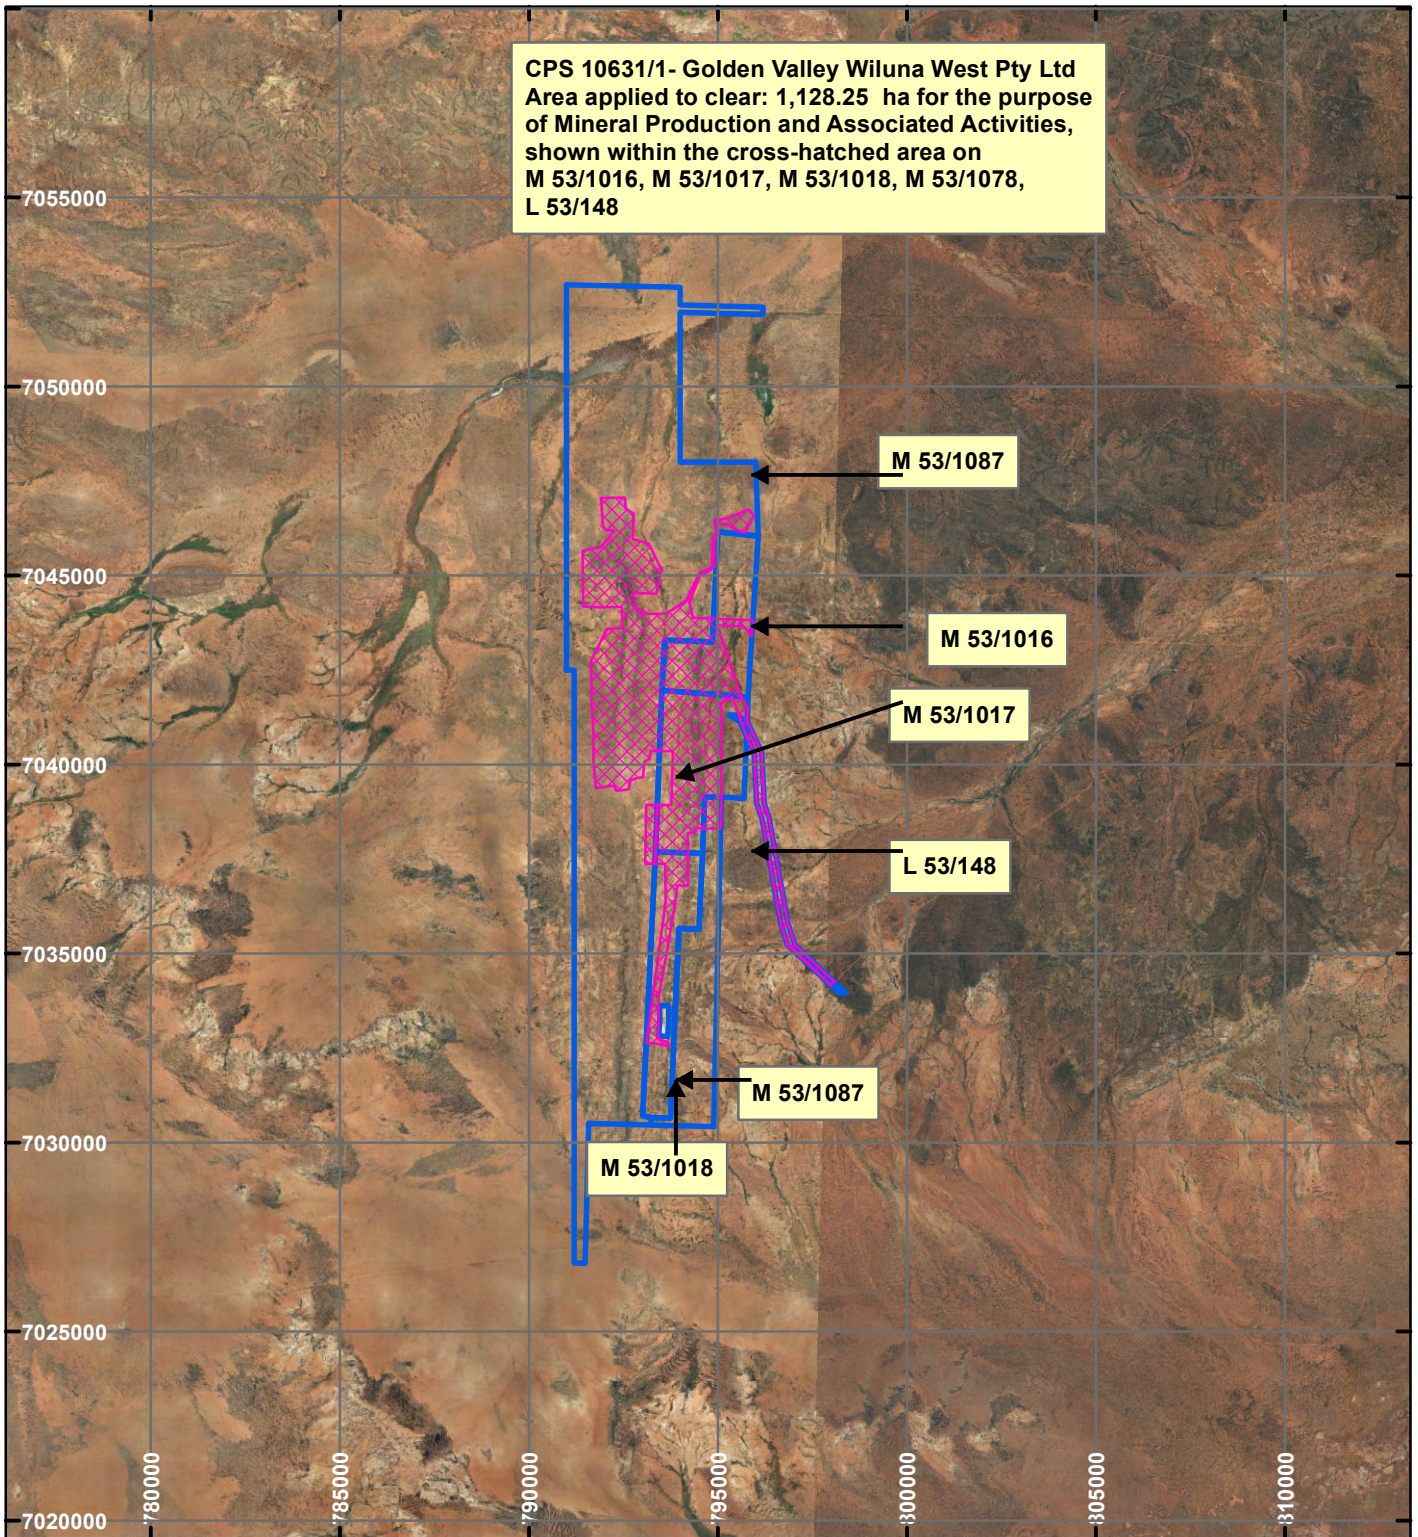

CPS 10631/1/1 - Golden Valley Wiluna West Pty Ltd

LEGEND

 Clearing Instruments

 Mining Tenements

Orthophotography sourced from Landgate

Scale 1:200,000

(Approximate when reproduced at A4)

Geocentric Datum Australia 1994

Note: the data in this map have not been projected. This may result in geometric distortion or measurement inaccuracies.

..... Date

Officer with delegated authority under Section 20 of the Environmental Protection Act 1986